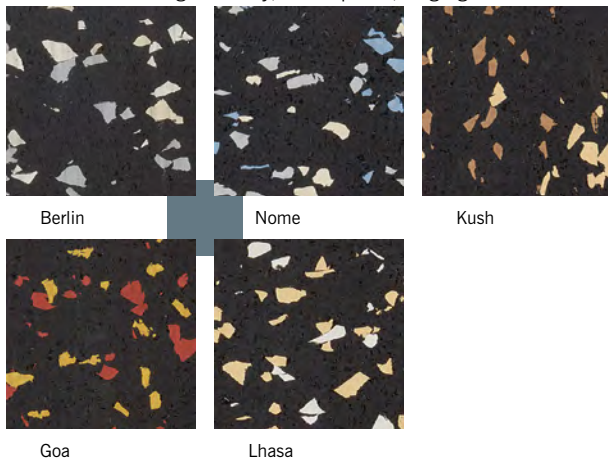

Colours and Designs

everroll® vision

everroll® vision consists of one design that combines two or three colours. The primary colour is black. **everroll® vision** is supplied in five different colour combinations.

everroll® vision high density, small pores, large granules