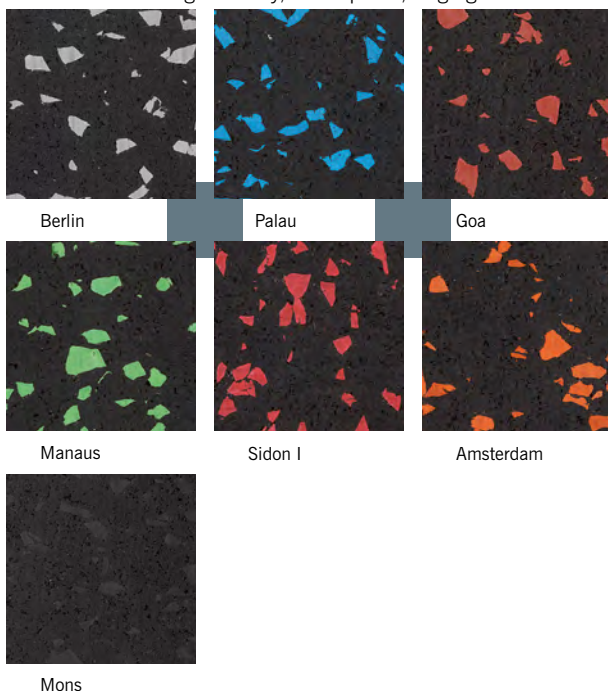

### everroll® vision

**everroll® vision** consists of one design that combines two or three colours. The primary colour is black. **everroll® vision** is supplied in five different colour combinations.

**everroll® vision** high density, small pores, large granules

### everroll® basic

**everroll® basic** consists of one design. The colour concentration of the black primary colour is as major as in **everroll® classic** and **everroll® vision**. **everroll® basic** is supplied in seven different colour combinations.

**everroll® basic** high density, small pores, large granules

The colours shown may differ slightly from the originals due to the nature of the printing process.

Minor colour deviations between different production batches cannot be avoided. Normally, only floorings of one production batch are supplied.