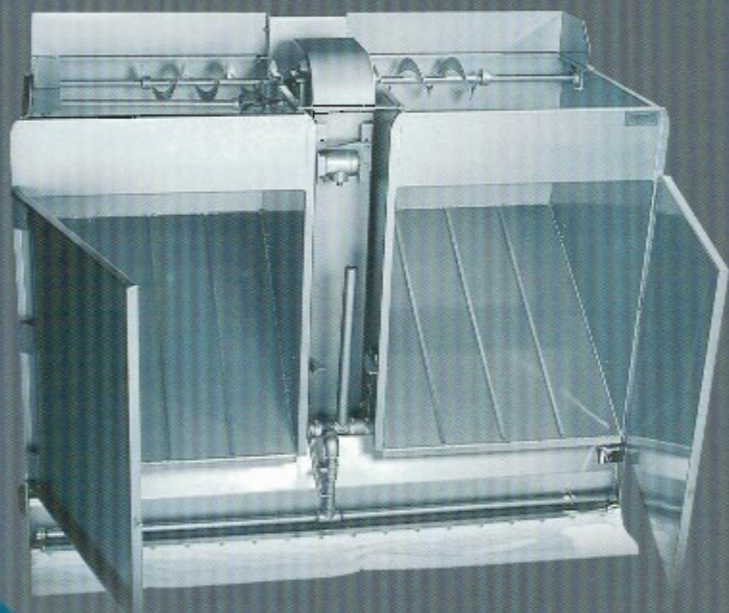

## SPECIFICATIONS

- A one-person cleaning, scraping and resurfacing operation.
- Controls within easy reach of the operator
- Fast on & off hook-up system
- Fits any 3 point tractor hitch
- Rear access snow bins for ease of dumping
- Galvanized steel flood pipes
- Towel bar for smooth ice resurfacing.
- Designed for maintenance by your own staff
- Parts and Service readily available
- Designed and manufactured in Canada
- Can be stored in the summer freeing the tractor for other tasks

Height	68"	173 cm
Width	84"	213 cm
Length	43"	109 cm
Weight (empty)	1200 lbs.	544 kg
Water tank capacity	70/84 gal. (approx.)	318 l
Snow Bin capacity	49 cu. ft.	0.990 cum
Ice shaver blade	80" x 5" x 1/2"	203 x 12.7 x 1.3 cm

Turn that outdoor rink into a championship ice surface with the easy to use, fast, efficient, tractor mounted OLYMPIA 500 ice resurfacer from Resurface Corp.

The OLYMPIA 500's twin snow bins allow easy access for off-loading the snow following the resurfacing operation.